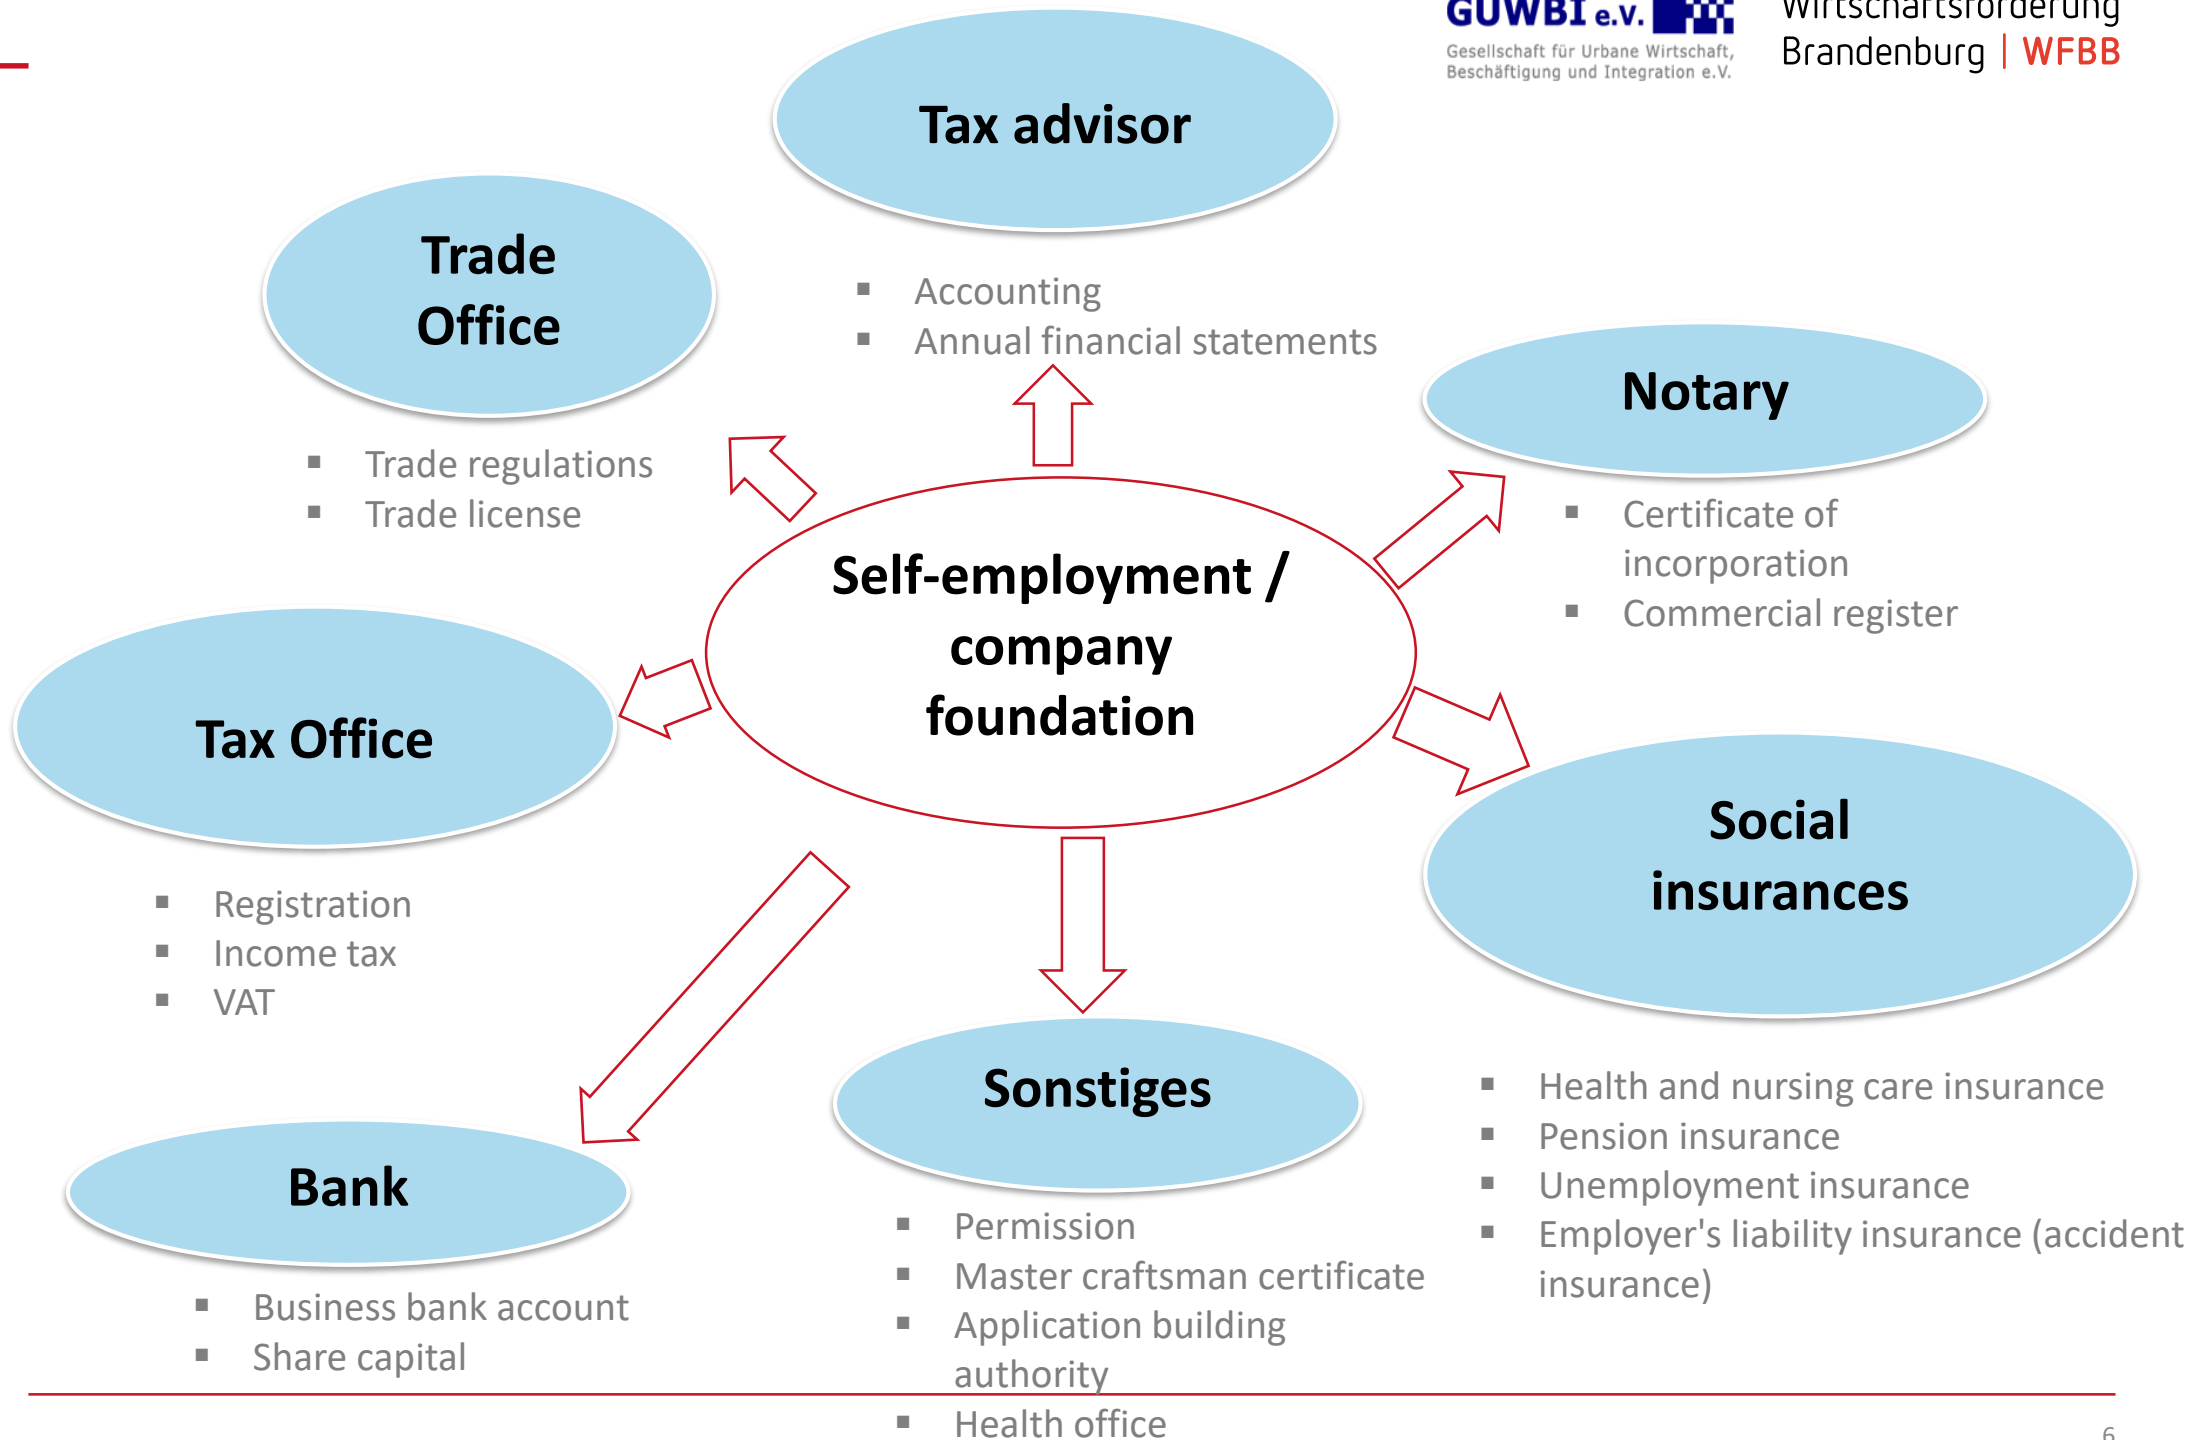

How to start your business?

Support possibilities in Berlin-Brandenburg

deGUT, October 13th. 2023

KfW Gründungsmonitor 2020

- The number of self-employed persons and start-ups was again on the rise in 2022, and people with a migration background were more active than average in setting up businesses.
- In 2022, 22 % of the founders were of non-German origin.
- The main motivations were independence, especially for women, and a higher income.
- Entrepreneurs with a migration background enrich economic diversity and create jobs.

Formal differences between German/non-German

Main barriers for international founders

- Language barriers
- Educational qualifications not recognized
- Difficult access to financing: Limited residence permits, no credit history
- Nationals of an EU member state are treated the same as German citizens = freedom of settlement under the same conditions
- Residence permit required for third-country nationals

- Berliner Ansprechpartner*innen und Termine:
www.gruenden-in-berlin.de

- Einstieg: Zentrales Informationsportal des Bundesministeriums für
Wirtschaft und Energie in verschiedenen Sprachen:
www.existenzgruender.de

- Werkzeuge und Anleitung für den Businessplan:
www.gründungswerkstatt.de

→ Lotsenstelle für migrantische
Selbstständigkeit des Landes Berlin
im Willkommenszentrum

→ Das Willkommenszentrum Berlin ist eine
erste Anlaufstelle für alle, die nach Berlin
zuwandern.